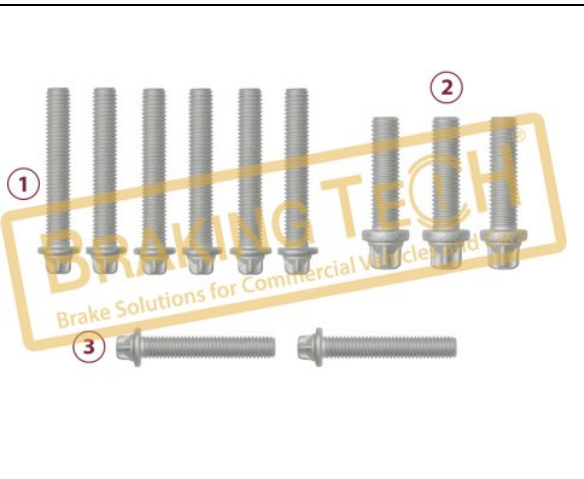

BTK10196

Description :
Cover Bolts

Application :
Knorr Calipers

OEM No :
TT Ref: CKSK.18.5

No	BT No	Information
1	BTC88 x 6	Bolt M10x1.5x60 mm
2	BTC87 x 3	Bolt M14x2x55 mm
3	BTC86 x 2	Bolt M8x1.25x45 mm