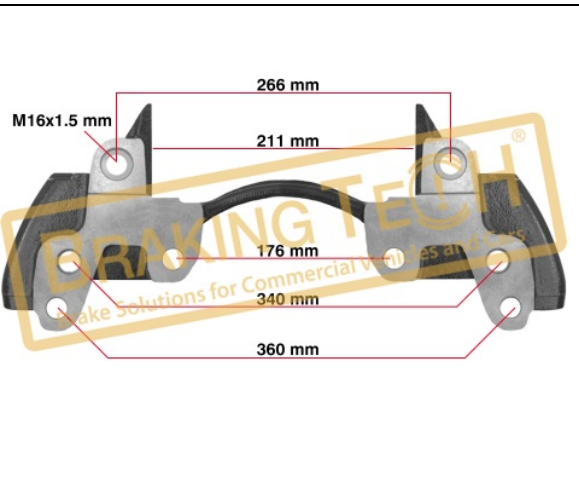

BTC0101202

Description :
Caliper Carrier Knorr(SN6)

Application : :
SN6,MB Axor,19.5"

OEM No :
Z017557, 0004213906 , MB 000 421 3906 , K013742