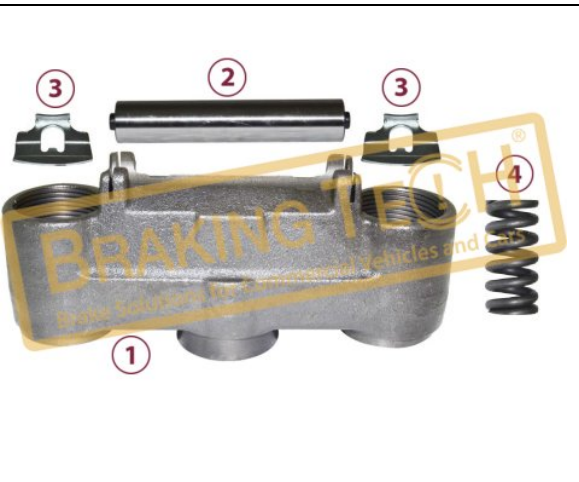

**OEM No :**  
 BrakingTech

No	BT No	Information
1	BTT61 x 1	Bridge
2	BTT59 x 1	Lever Pin
3	BTT60 x 2	Metal Sheet

**BTK10031**

**Description :**  
 Caliper Bridge

**Application : :**  
 BPW Axles, MERCEDES, KRONE, FRUEHAUF Trailer

**OEM No :**  
 BrakingTech

No	BT No	Information
1	BTT61 x 1	Bridge
2	BTT59 x 1	Lever Pin
3	BTT60 x 2	Metal Sheet
4	BTY1 x 1	Bridge Spring

**BTK10032**

**Description :**  
 Caliper Bridge Assembly

**Application : :**  
 MERCEDES AXOR ACTROS, BPW Axle

**OEM No :**  
 CKSK.17.1

No	BT No	Information
1	BTT61 x 1	Bridge
2	BTT59 x 1	Lever Pin
3	BTT60 x 2	Metal Sheet
4	BTT64 x 2	Calibration Bolt 3 Thread ...
5	BTY1 x 1	Bridge Spring

**BTK10033**

**Description :**  
 Caliper Bridge

**Application : :**  
 Mercedes-Benz Onibus, Citaro, SCANIA, MAN

**OEM No :**  
 BrakingTech

No	BT No	Information
1	BTT62 x 1	Bridge
2	BTT59 x 1	Lever Pin
3	BTT60 x 2	Metal Sheet

**BTK10034**

**Description :**  
 Caliper Bridge