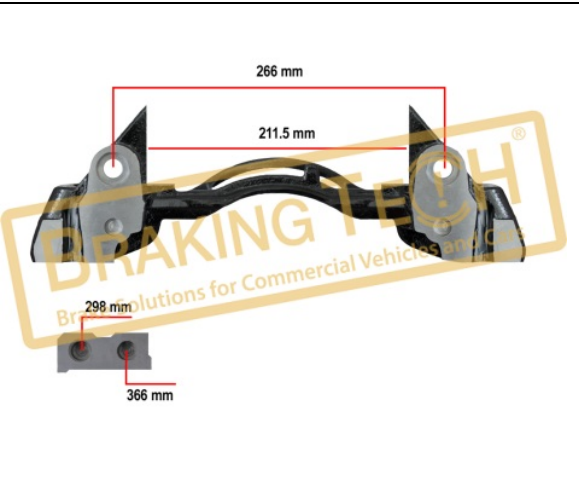

BTC010194

Description :

Caliper Carrier Knorr(SN6)

Application : :

Rim 19.5",BPW Trailer Axle

OEM No :

01.303.88.550, BPW 01.303.88.55.0, K004679, 2379695