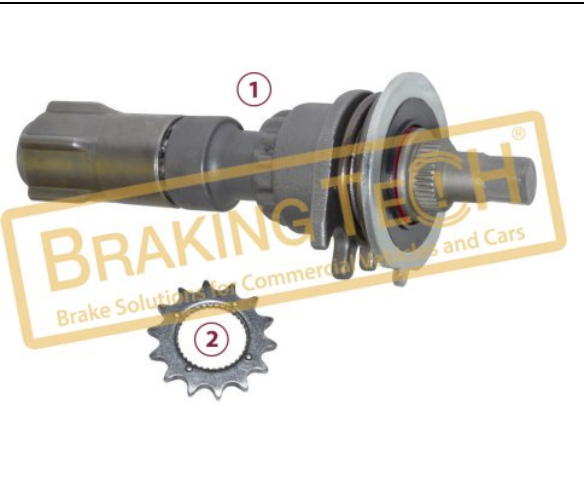

BTK10051

Description :
Caliper Adjusting Mechanism(HeXagon)

Application :
Knorr-Bremse Calipers

OEM No :
MCKSK.10.4, CKSK.10.40

No	BT No	Information
1	BTT68-01 x1	Adjusting Mechanism
2	BTT75 x1	Mechanism Gear