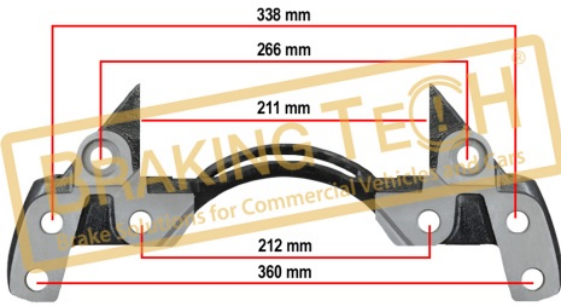

BTC0101102

Description :
Caliper Carrier Knorr(SB6-SN6)

Application :
BPW Axle,OTOKAR BUS

OEM No :
K001105, K002979, 0203131300, Z000702, K003673