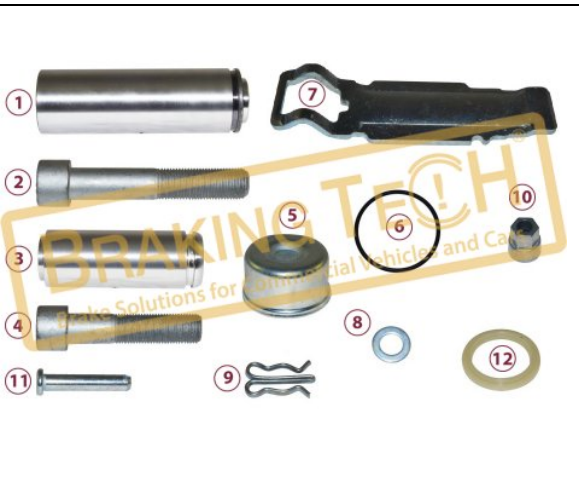

BTK10131

Description :
Caliper & Brake Pad Repair Kit

Application :
SB 7

OEM No :
K047473

No	BT No	Information
1	BTT6 x 1	Guide Pin Ø36x14mm
2	BTC3 x 1	Screw M16x1,5x85mm
3	BTT4 x 1	Guide Pin Ø32X88,5mm
4	BTC1 x 1	Screw M16X1,5X80mm
5	BTS4 x 1	Metal Tap
6	BTK9 x 1	O-Ring
7	BTS6 x 1	Pad Retainer (20mm)
8	BTS8 x 1	Washer
9	BTS7 x 1	Cotter Pin
10	BTT76 x 1	Calibration Loaf
11	BTT83 x 1	Detent Pin
12	BTP24 x 1	Teflon Ring