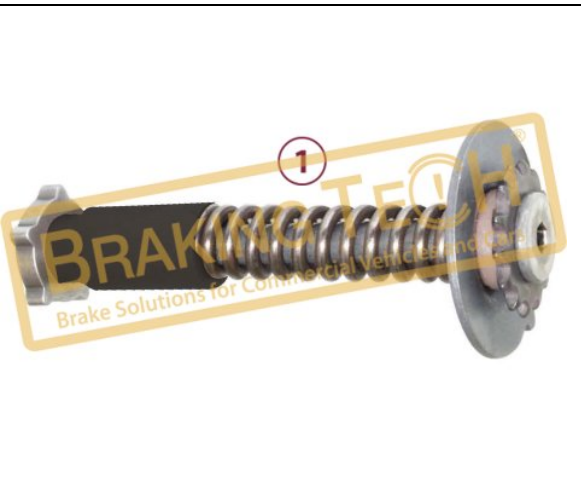

BTK10053

Description :
Caliper Adjusting Mechanism

No	BT No	Information
1	BTT70 x 1	Adjusting Mechanism

Application : :
Knorr Calipers

OEM No :
CKSK.10.1