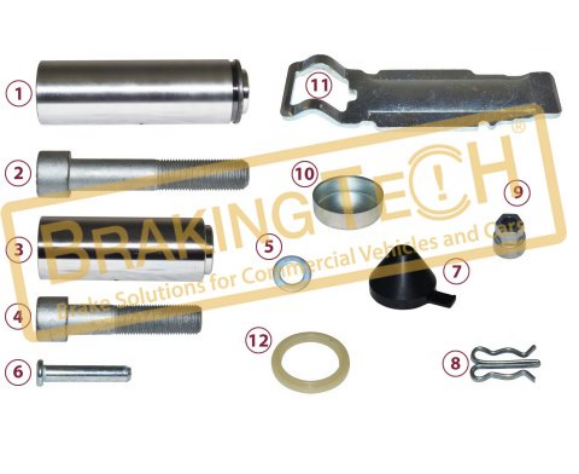

BTK10125

Description :
Caliper & Brake Pad Components

Application :
SK 7, SN 7

OEM No :
K012912

No	BT No	Information
1	BTT6 x1	Guide Pin Ø36x114mm
2	BTC3 x1	Screw M16x1,5x85mm
3	BTT1 x1	Guide Pin Ø32X80mm
4	BTC1 x1	Screw M16X1,5X80mm
5	BTS8 x1	Washer
6	BTT83 x1	Detent Pin
7	BTK4 x1	Rubber Cap (Ø38mm)
8	BTS7 x1	Cotter Pin
9	BTT76 x1	Calibration Loaf
10	BTS9 x1	Metal Tap Ø 40 / 14 mm
11	BTS6 x1	Pad Retainer (20mm)
12	BTP24 x1	Teflon Ring