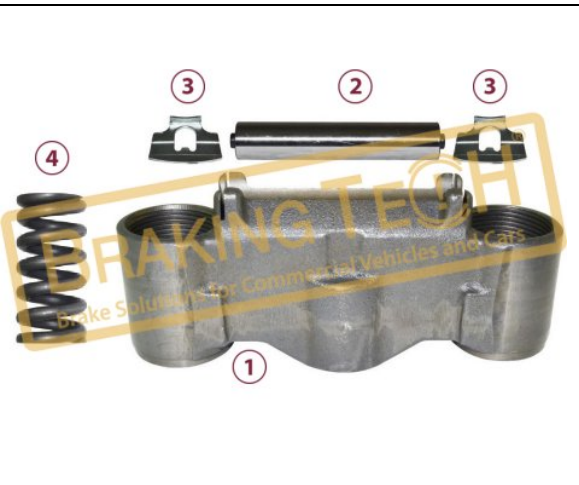

**BTK10029**

**Description :**  
 Caliper Roller Bearing

**Application :**  
 MERCEDES ACTROS,AXOR,SCHMITZ Trailer

**OEM No :**  
 BrakingTech

No	BT No	Information
1	BTR4 x 2	Roller Bearing

**BTK10029-01**

**Description :**  
 Caliper Roller Bearing

**Application :**  
 SL7

**OEM No :**  
 BrakingTech

No	BT No	Information
1	BTR4-01 x 2	Roller Bearing

**BTK10030**

**Description :**  
 Caliper Bridge

**Application :**  
 MB,BPW,AXOR,ACTROS,KRONE

**OEM No :**  
 BrakingTech

No	BT No	Information
1	BTT61 x 1	Bridge
2	BTT59 x 1	Lever Pin
3	BTT60 x 2	Metal Sheet

**BTK10031**

**Description :**  
 Caliper Bridge

**Application : :**  
 BPW Axles, MERCEDES, KRONE, FRUEHAUF Trailer