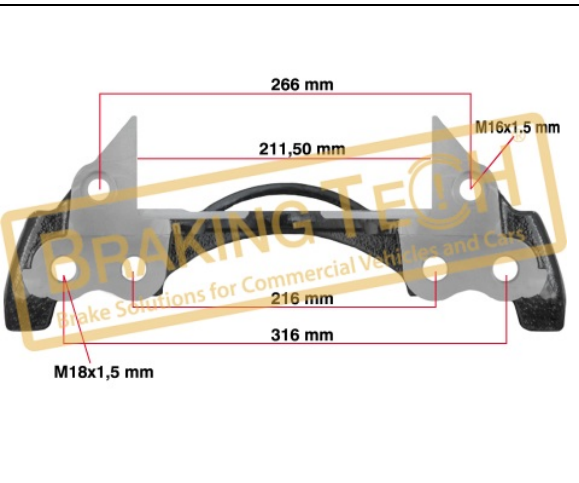

BTC0101201

Description :
Caliper Carrier Knorr(SN6)

Application : :
SN6,SCHMITZ,SAF Jumbo 19.5"

OEM No :
K015378, Z019053