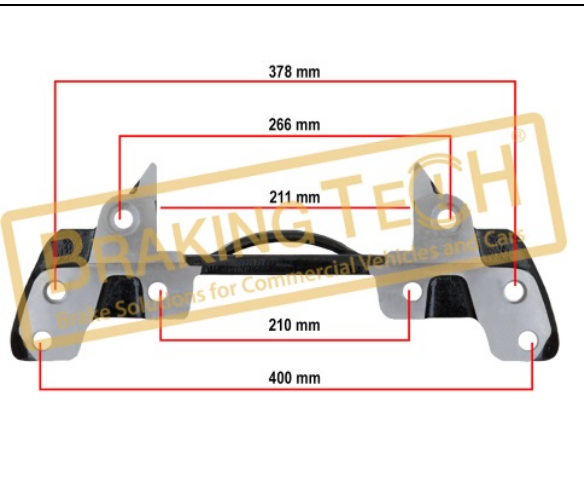

BTC010193

Description :
Caliper Carrier Knorr(SK7)

Application : :
SAF Trailer Axle,SCHMITZ,BPW Axle

OEM No :
K004099, 3 080 0054 01, 3 080 0055 01, 212600, Z012024, 3080008421, K013874