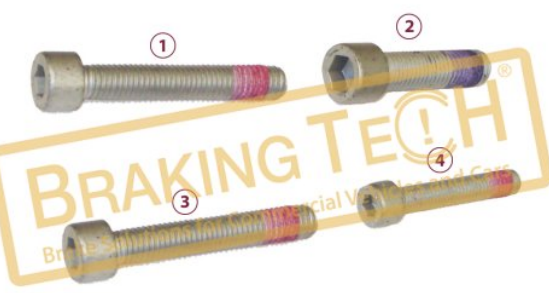

BTK10204

Description :
Caliper Cover Bolt Repair Kit

Application :
SB5-SB6-SB7 series

OEM No :
BrakingTech only

No	BT No	Information
1	BTC88 x 1	Screw M10x1.5x60 mm
2	BTC43 x 1	Screw M12x1.75x45mm
3	BTC44 x 1	Screw M12x1.75x60mm
4	BTC45 x 1	Screw M8x1.25x35mm