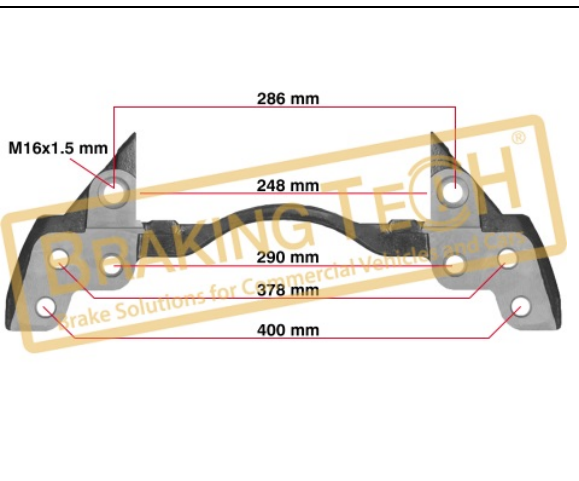

BTC0101204

Description :
Caliper Carrier Knorr(SN7)(L-R/H)

Application : :
SN7128,SN7168,SN7138,SN7178,DAF

OEM No :
K001337 , K002447, K006433, K011392, K110282, 1612741, 1627247, 1658013, K001336, K002446, K006432, K011391, K110281, 1612740, 1627246, 1658012