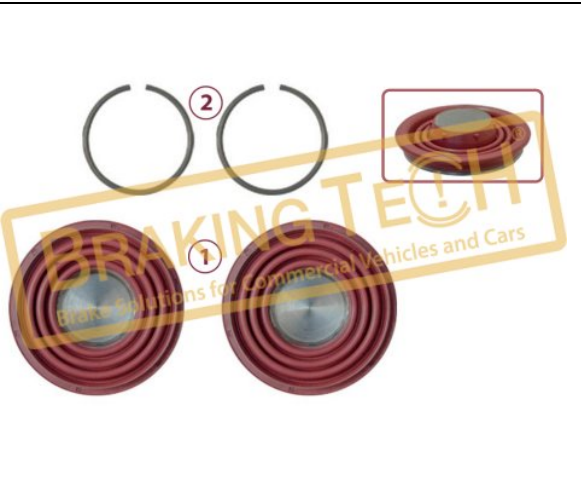

No	BT No	Information
1	BTT511 x1	Bolt

**BTK10208**

**Description :**  
Caliper Tappet Repair Kit

**Application : :**  
SL7500-7510 Type,K017549

**OEM No :**  
BrakingTech

No	BT No	Information
1	BTTK85 x 2	Tappet&Boot Assembly
2	BTK16-01 x 2	Tappet Upper Seal
3	BTSK10 x 2	Circlip