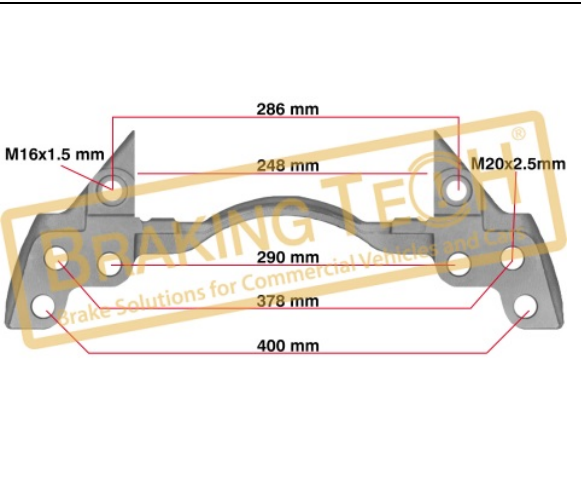

BTC010120

Description :
Caliper Carrier Knorr(SN6-7-SK7)

Application :
22.5"DAF,CF-XF,Scania,(20mmx2.5 mounting)

OEM No :
73355, 73 355, RC73355, CN2E159