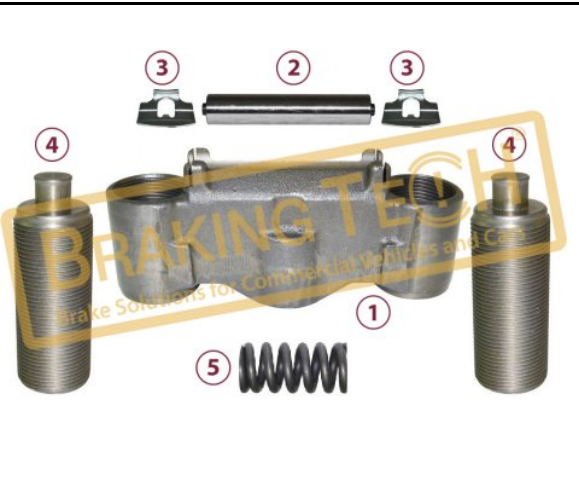

**Description :**  
 Caliper Roller Bearing

**Application :**  
 SL7

**OEM No :**  
 BrakingTech

No	BT No	Information
1	BTR4-01 x 2	Roller Bearing

**BTK10030**

**Description :**  
 Caliper Bridge

**Application :**  
 MB,BPW,AXOR,ACTROS,KRONE

**OEM No :**  
 BrakingTech

No	BT No	Information
1	BTT61 x 1	Bridge
2	BTT59 x 1	Lever Pin
3	BTT60 x 2	Metal Sheet

**BTK10031**

**Description :**  
 Caliper Bridge

**Application : :**  
 BPW Axles, MERCEDES, KRONE, FRUEHAUF Trailer

**OEM No :**  
 BrakingTech

No	BT No	Information
1	BTT61 x 1	Bridge
2	BTT59 x 1	Lever Pin
3	BTT60 x 2	Metal Sheet
4	BTY1 x 1	Bridge Spring

**BTK10032**

**Description :**  
 Caliper Bridge Assembly

**Application : :**  
 MERCEDES AXOR ACTROS, BPW Axle