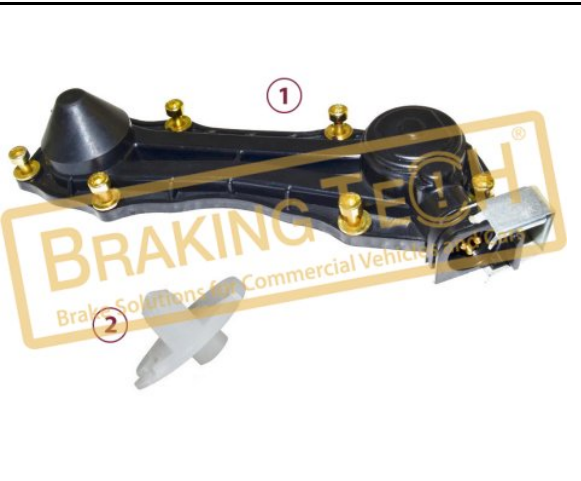

No	BT No	Information
1	BTP5-01 x1	Sensor Cover(Plastic)

**BTK10069-C**

**Description :**  
 Caliper Plastic Cover Clips

**Application : :**  
 Knorr Calipers

**OEM No :**  
 BrakingTech

No	BT No	Information
1	BTS110 x1	Metal Clips