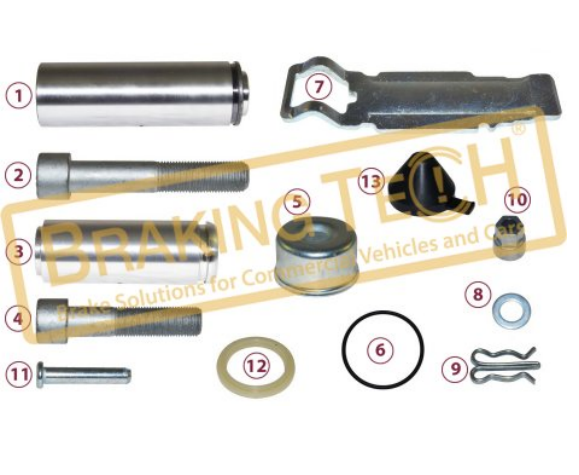

BTK10126

Description :
Caliper Repair Kit(Includes Retainer Pins)

Application :
SB 6, SB 7

OEM No :
K060760

No	BT No	Information
1	BTT6 x1	Guide Pin Ø36x114mm
2	BTC3 x1	Screw M16x1,5x85mm
3	BTT4 x1	Guide Pin Ø32x88,5mm
4	BTC1 x1	Screw M16x1,5x80mm
5	BTS4 x1	Metal Tap
6	BTK9 x1	O-Ring
7	BTS6 x1	Pad Retainer (20mm)
8	BTS8 x1	Washer
9	BTS7 x1	Cotter Pin
10	BTT76 x1	Calibration Loaf
11	BTT83 x1	Detent Pin
12	BTP24 x1	Teflon Ring
13	BTK4 x1	Rubber Tap (Ø 38mm)