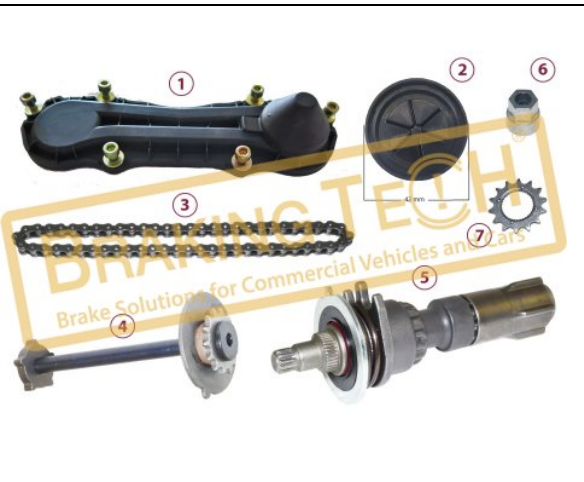

BTK10240

Description :
Caliper Repair Kit (Half Kit)

Application : :
Knorr Series

OEM No :
BrakingTech

No	BT No	Information
1	BTP1-01 x 1	Sensor Cover
2	BTK11 x 1	Seal 42 mm
3	BTT81 x 1	Chain 29 Links
4	BTT72 x 1	Adjusting Mechanism
5	BTT68 x 1	Adjuster Mechanism
6	BTT76 x 1	Adjuster Nut
7	BTT75 x 1	Adjuster Gear