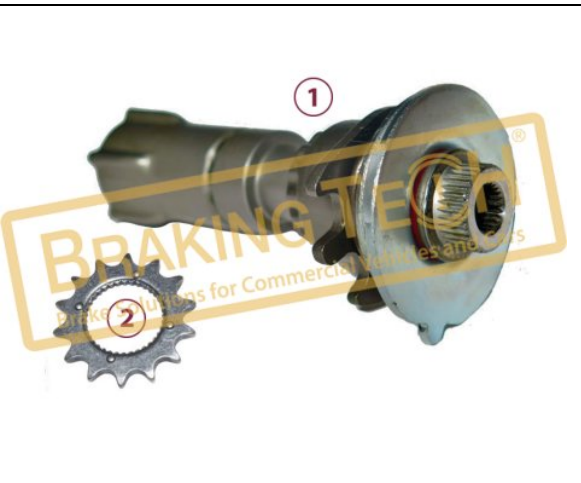

BTK10052-01

Description :
Caliper Adjusting Mechanism(Metal OverHead)

No	BT No	Information
1	BTT69-01 x 1	Adjusting Mechanism
2	BTT75 x 1	Mechanism Gear

Application : :
SB 5,SN 5

OEM No :
BrakingTech