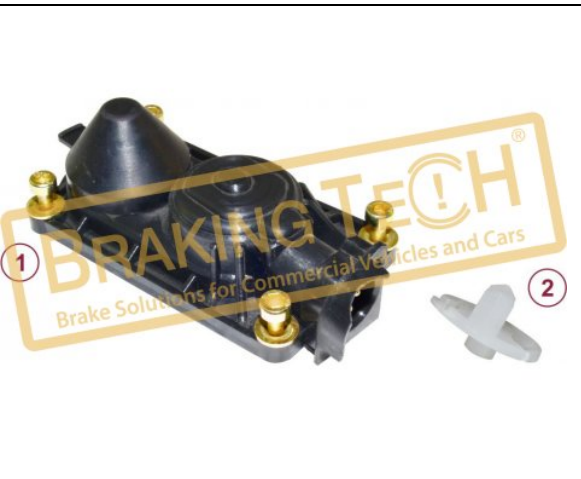

BTK10082

Description :
Caliper Sensor Cover (2 Wires)

Application :
MAN,MERCEDES

OEM No :
BrakingTech

No	BT No	Information
1	BTP18 x 1	Sensor Cover
2	BTP21 x 1	Clips Ø5,3mm