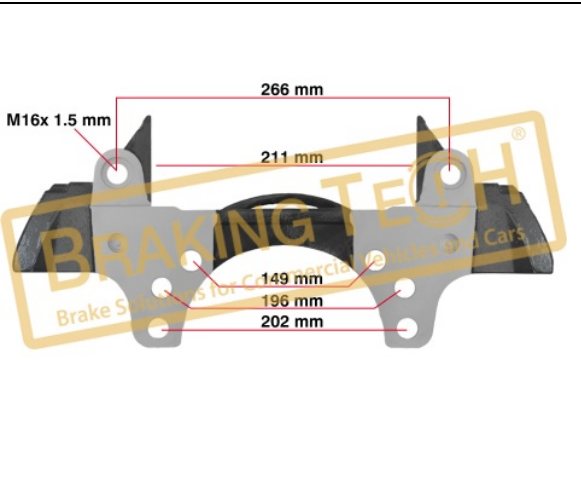

BTC010115

Description :
Caliper Carrier Knorr(SN7)

Application :
SCHMITZ Trailer,Rim 22,5,SAF

OEM No :
K007475, Z000968