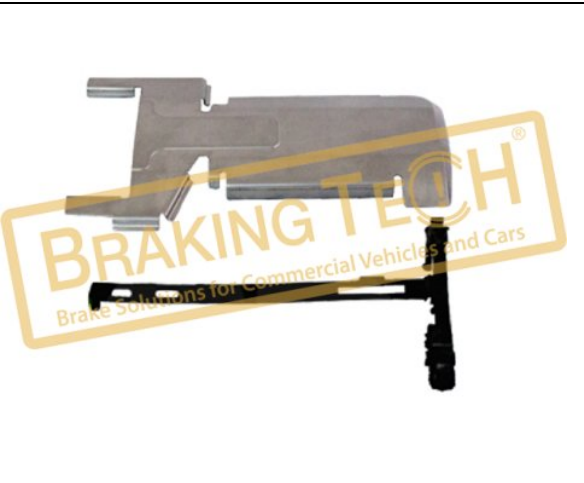

BTK10194

Description :
Brake Pad Retainer Repair Kit

Application :
SB6,SB7...

OEM No :
SerinFren