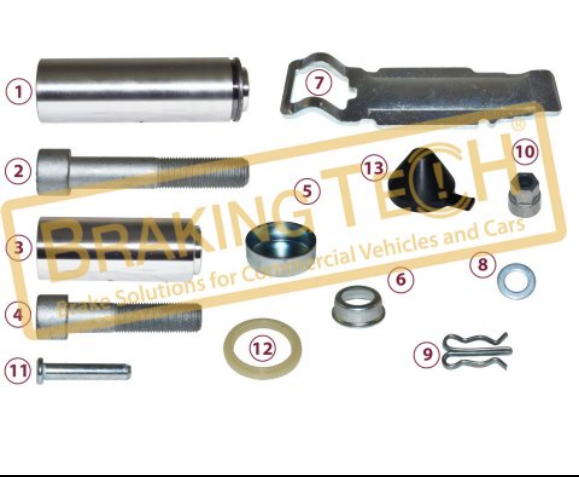

BTK10129

Description :
Caliper & Brake Pad Components

Application :
SN 6

OEM No :
K048278

No	BT No	Information
1	BTT6 x 1	Guide Pin Ø36x14mm
2	BTC3 x 1	Screw M16x1,5x85mm
3	BTT1 x 1	Guide Pin Ø32X80mm
4	BTC1 x 1	Screw M16X1,5X80mm
5	BTS9 x 1	Metal Tap Ø 40 / 14 mm
6	BTS2 x 1	Pin Tap
7	BTS6 x 1	Pad Retainer (20mm)
8	BTS8 x 1	Washer
9	BTS7 x 1	Cotter Pin
10	BTT76 x 1	Calibration Loaf
11	BTT83 x 1	Detent Pin
12	BTP24 x 1	Teflon Ring
13	BTK4 x 1	Rubber Tap (38mm)