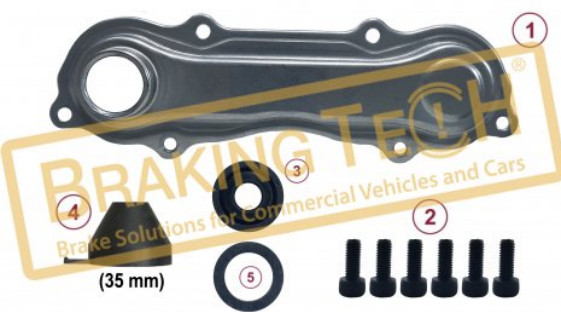

BTK10065-07

Description :
Caliper Metal Cover(Without Sensor)

Application :
NA7,ST7

OEM No :
SerinFren, CKSK.16

No	BT No	Information
1	BTT191 x1	Metal Sensor Cover
2	BTC100 x 6	Screw
3	BTK146 x 1	Inner Seal
4	BTK5 x 1	Plastic Cap 35mm
5	BTS160 x 1	Washer 25x17x 0,76 mm