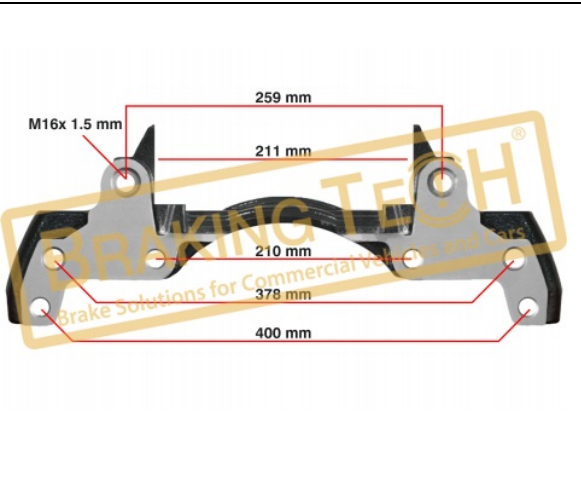

BTC0101221

Description :
Caliper Carrier SAF Modul T Axle

Application : :
MODUL T AXLE

OEM No :
BrakingTech