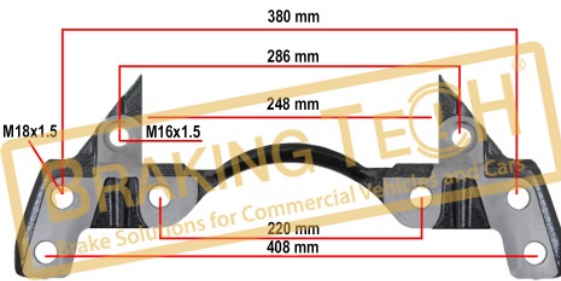

**BTC0101102**

**Description :**  
 Caliper Carrier Knorr(SB6-SN6)

**Application :**  
 BPW Axle,OTOKAR BUS

**OEM No :**  
 K001105, K002979, 0203131300, Z000702, K003673

**BTC0101103**

**Description :**  
 Caliper Carrier Knorr(SB7-SN7)