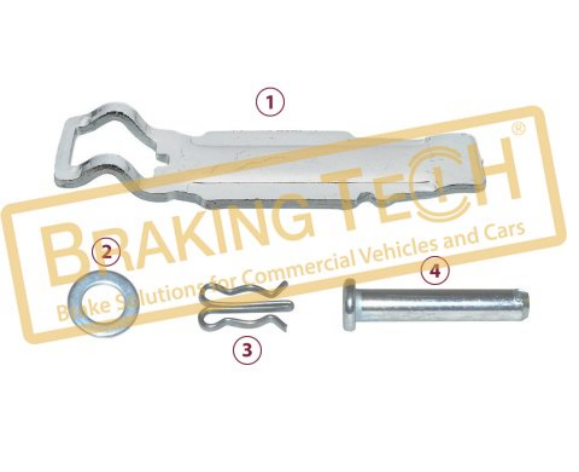

No	BT No	Information
1	BTS82 x 1	Pad Retainer 25 mm
2	BTS8 x 1	Washer
3	BTS7 x 1	Cotter Pin
4	BTT83 x 1	Detent Pin

**BTK10158**

**Description :**  
Caliper Brake Pad Retainer Repair Kit

**Application :**  
MAN, MB, DAF, RENAULT, IVECO, SCHMITZ, FRUEHAUF