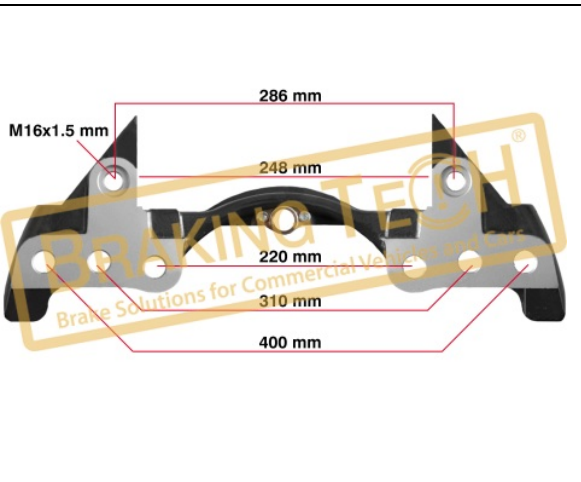

**OEM No :**  
 K007475, Z000968

**BTC010120**

**Description :**  
 Caliper Carrier Knorr(SN6-7-SK7)

**Application :**  
 22.5"DAF,CF-XF,Scania,(20mmx2.5 mounting)

**OEM No :**  
 73355, 73 355, RC73355, CN2E159