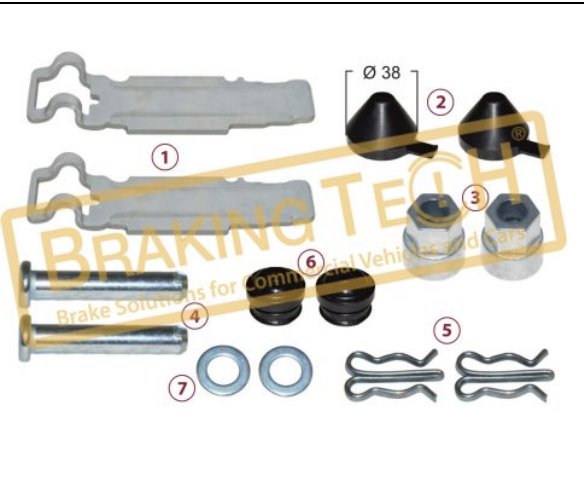

BTK10238

Description :
Caliper Brake Pad Retainer Set (25mm)

Application : :
SB 7, SN 7

OEM No :
SerinFren

No	BT No	Information
1	BTS82 x 2	Pad Retainer (25mm)
2	BTK4 x 2	Rubber Cap (Ø38mm)
3	BTT76 x 2	Calibration Loaf
4	BTT83 x 2	Detent Pin
5	BTS7 x 2	Cotter Pin
6	BTK6 x 2	Rubber Tap
7	BTS8 x 2	Washer